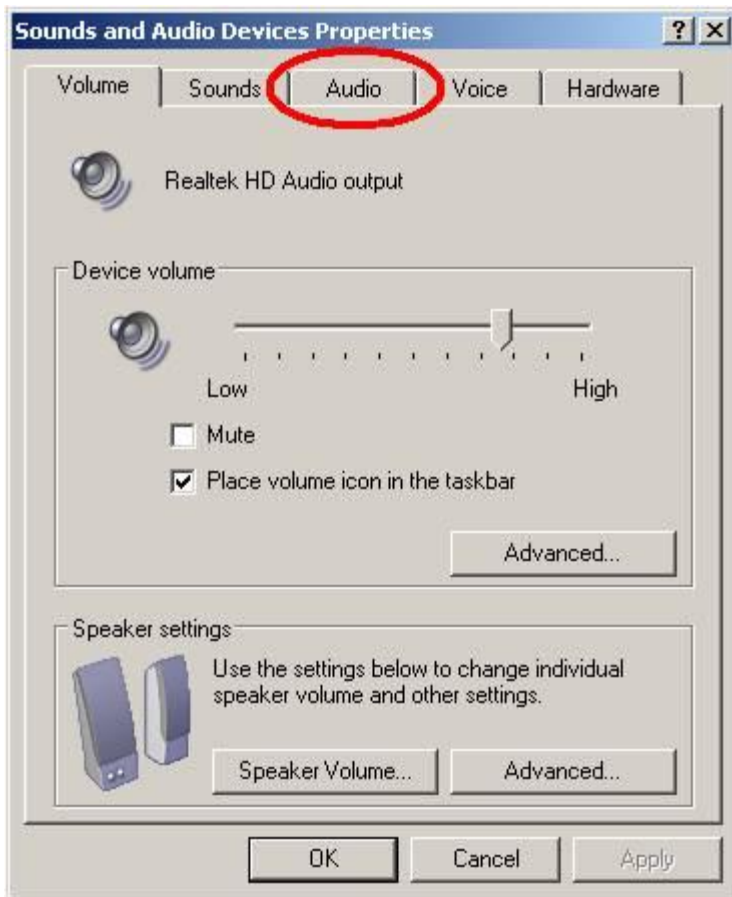

Setting Sound Input from hard disk of computer for Windows XP

Windows XP

Pic 1.

1. Press "Start" □
 2. Select "Control Panel" □
-

Pic 1.1.

3. On "Control Panel" select "Sound and Audio Devices" □
-

Pic 2.

4. On panel “Sound and Audio Devices” select “Audio”□
-

Pic 3.

5. On panel “Sound and Audio Devices” press “Volume”

□

Pic 4.

1. On panel "Recording Control" select "Stereo Mix" and set "Volume".

=====

=====