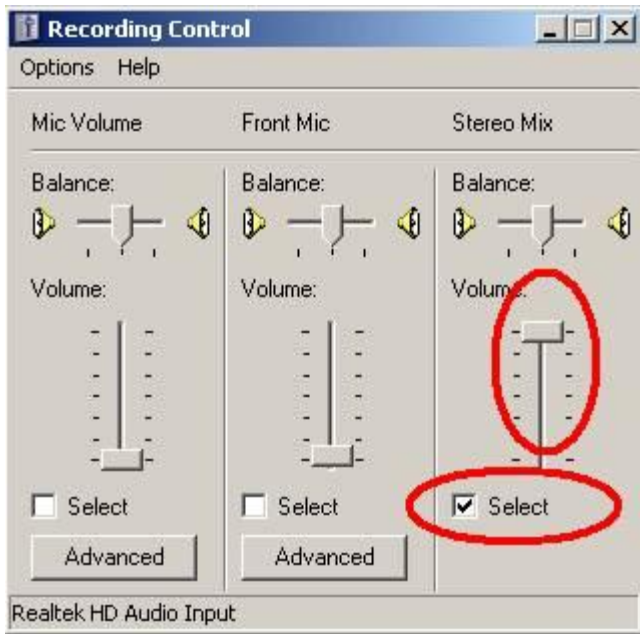

Setting Sound Input from hard disk of computer for Windows XP

Windows XP

Pic 1.

1. Press "Start" □
 2. Select "Control Panel" □
-

Pic 1.1.

3. On "Control Panel" select "Sound and Audio Devices" □
-

Pic 2.

4. On panel “Sound and Audio Devices” select “Audio”□
-

Pic 3.

5. On panel “Sound and Audio Devices” press “Volume”

□

Pic 4.

1. On panel "Recording Control" select "Stereo Mix" and set "Volume".

=====

=====