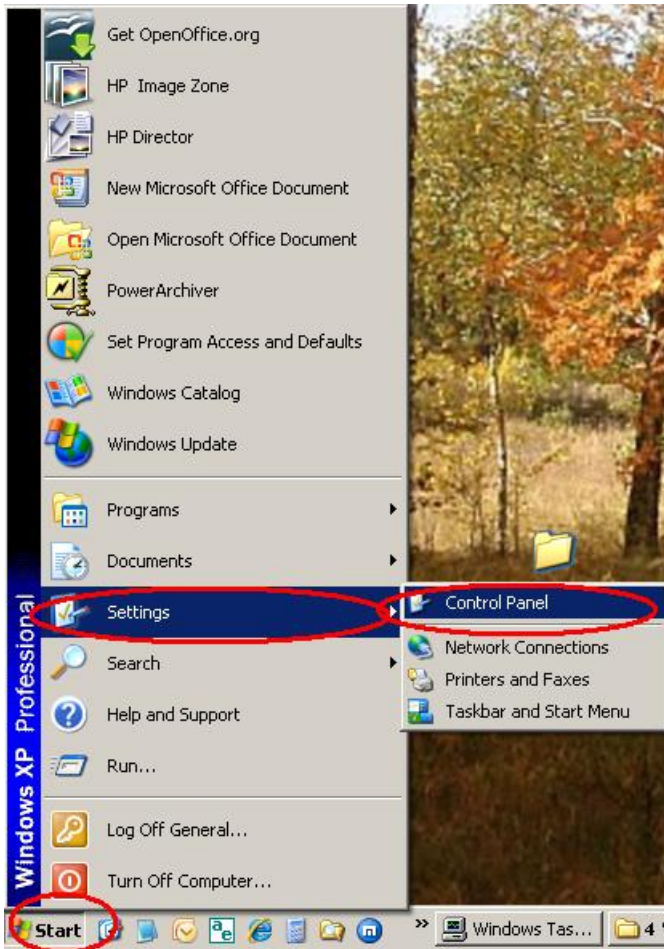

Setting Sound Input from hard disk of computer for Windows XP

Windows XP

Pic 1.

1. Press "Start" □
 2. Select "Control Panel" □
-

Pic 1.1.

3. On "Control Panel" select "Sound and Audio Devices" □
-

Pic 2.

4. On panel “Sound and Audio Devices” select “Audio”□
-

Pic 3.

5. On panel “Sound and Audio Devices” press “Volume”

□

Pic 4.

1. On panel "Recording Control" select "Stereo Mix" and set "Volume".

=====

=====