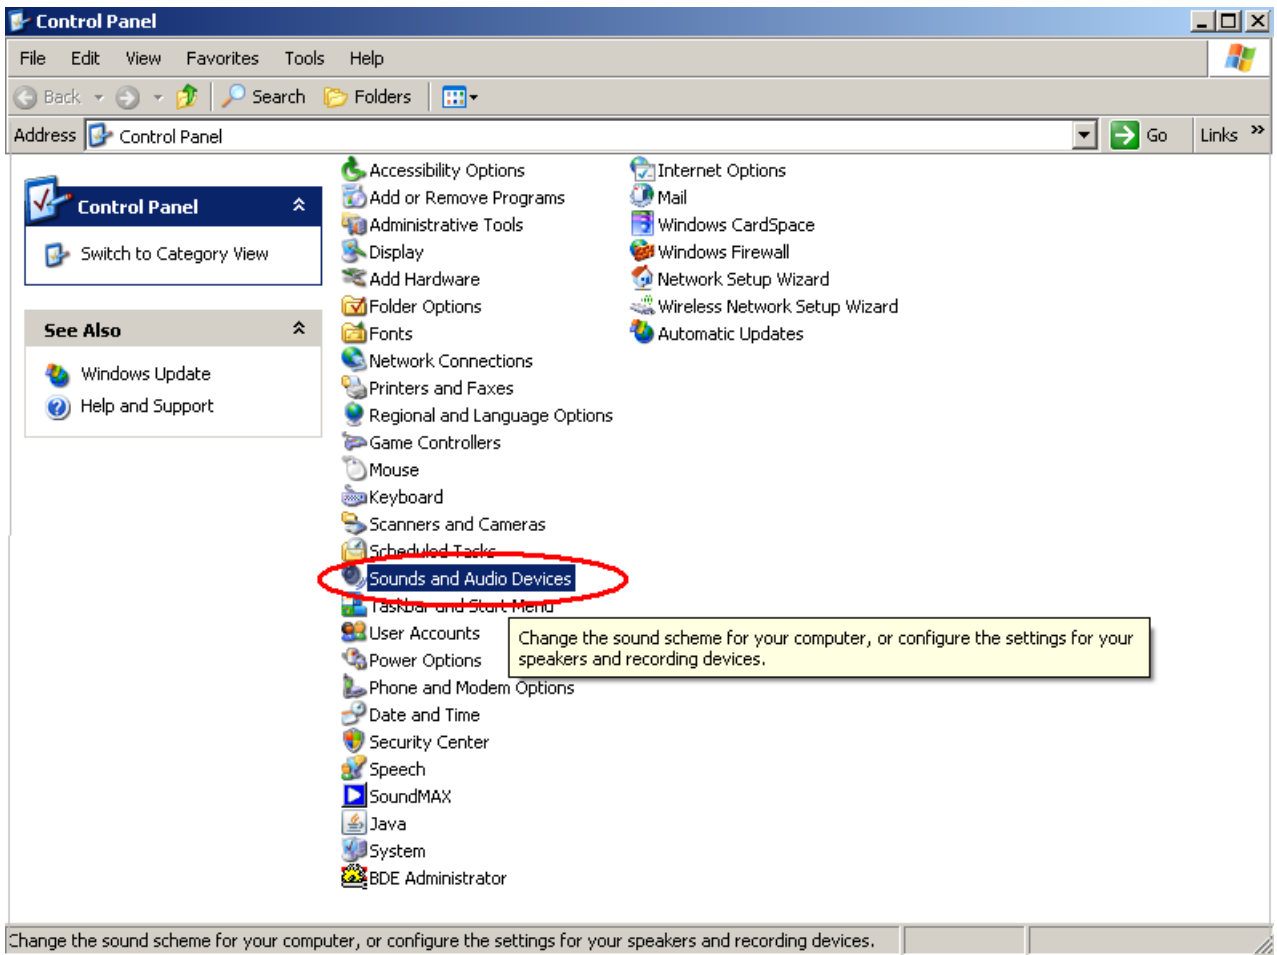

Setting Sound Input from hard disk of computer for Windows XP

Windows XP

Pic 1.

1. Press "Start" □
 2. Select "Control Panel" □
-

Pic 1.1.

3. On "Control Panel" select "Sound and Audio Devices" □
-

Pic 2.

4. On panel “Sound and Audio Devices” select “Audio”□
-

Pic 3.

5. On panel “Sound and Audio Devices” press “Volume”

□

Pic 4.

1. On panel "Recording Control" select "Stereo Mix" and set "Volume".

=====

=====